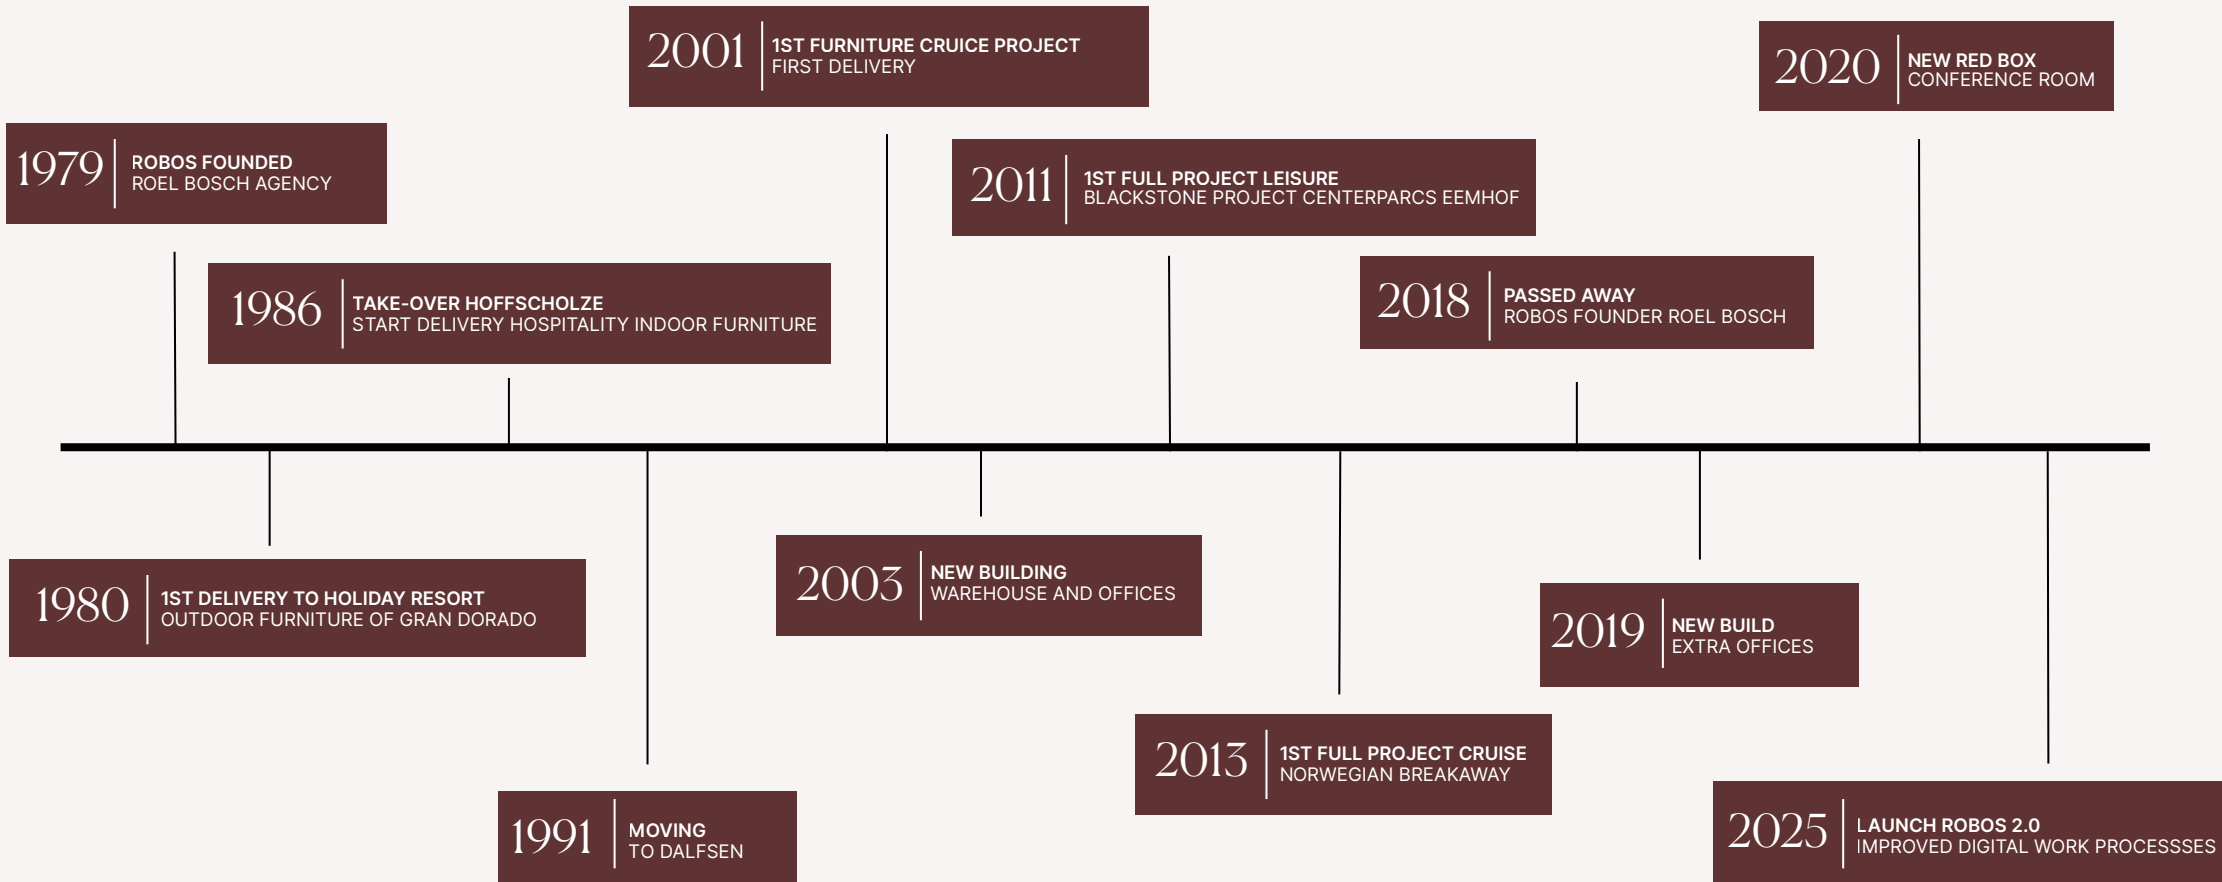

CRUISELINE FURNITURE BY ROBOS CONTRACT FURNITURE

ROBOS
CONTRACT FURNITURE

WHO WE ARE

FAMILY OWNED COMPANY, 2ND
GENERATION BY SASCHA BOSCH

10.000 M2 OWN
WAREHOUSE AND OFFICES

OUR CONFERENCE ROOM

OUR STORY IN TIME

SINCE 1979

REFERENCE LIST 'TILL 2026

AIDA

AIDAaura	AIDAdiva
AIDAbella	AIDA luna
AIDAcosma	AIDAnova

AZAMARA CLUB CRUISES

Journey	Pursuit
Onward	Quest
Foward	

CARNIVAL

Carnival Conquest	Carnival Mardi Gras
Carnival Dream	Carnival Miracle
Carnival Elation	Carnival Panorama
Carnival Encounter	Carnival Paradise
Carnival Festive	Carnival Pride
Carnival Freedom	Carnival Radiance
Carnival Glory	Carnival Triumph
Carnival Horizon	Carnival Venezia
Carnival Jubilee	Carnival Valor
Carnival Legend	Carnival Victory
Carnival Luminosa	Carnival Vista
Carnival Magic	

CELEBRITY CRUISES

Celebrity Apex	Celebrity Millennium
Celebrity Ascent	Celebrity Reflection
Celebrity Beyond	Celebrity Silhouette
Celebrity Constellation	Celebrity Summit
Celebrity Eclipse	Celebrity Solstice
Celebrity Edge	Celebrity Xcel
Celebrity Equinox	Celebrity Xpedition
Celebrity Flora	Celebrity Zenith

MSC CRUISES

MSC Euribia	World America
World Europa	

VIRGIN VOYAGES

Scarlet Lady	Resilient Lady
Valiant Lady	Brilliant Lady

NCL Aqua

San Guan

Spaghetti

Norwegian Encore