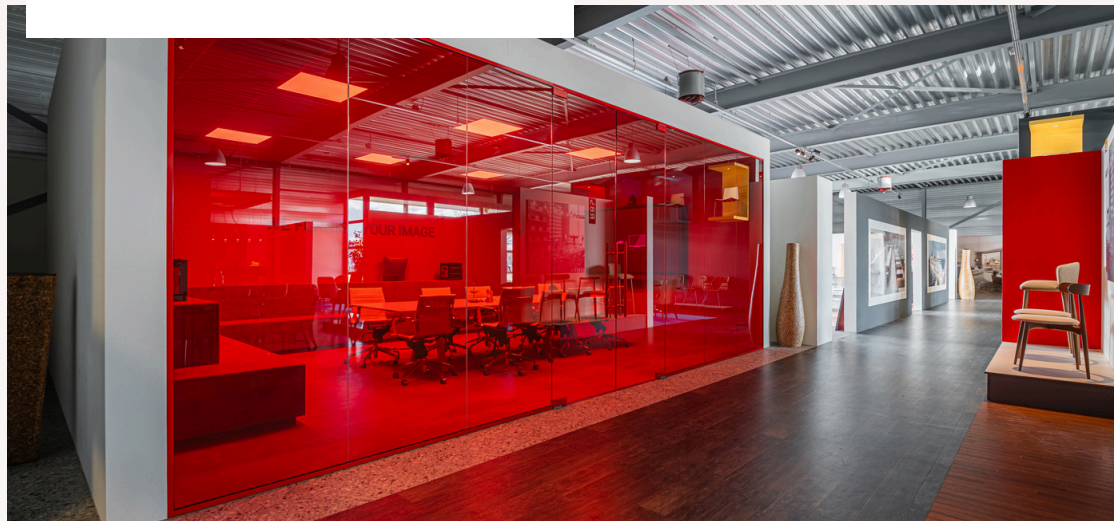

CRUISELINE FURNITURE BY ROBOS CONTRACT FURNITURE

ROBOS
CONTRACT FURNITURE

WHO WE ARE

FAMILY OWNED COMPANY, 2ND
GENERATION BY SASCHA BOSCH

10.000 M2 OWN
WAREHOUSE AND OFFICES

OUR CONFERENCE ROOM

OUR STORY IN TIME